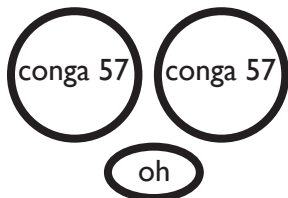

★ Maria Gasolina ★

8 people on stage

Aukka

Perc